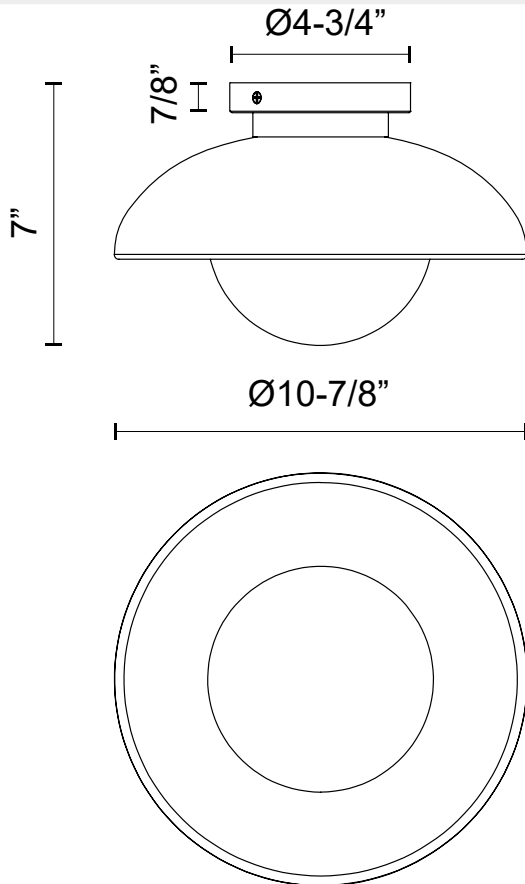

alora mood

P. 1.855.855.8926

CANADA: 19054 28TH Avenue Surrey - BC V3Z 6M3

USA: 3035 E. Lone Mountain Rd - Las Vegas, NV, 89081

RUBIO FM522012

FIXTURE DIMENSIONS	D10-7/8" x H7"
LAMP TYPE	E26
MAX WATTAGE	60W
BULB QTY	1
BULBS INCLUDED	No
VOLTAGE	120V
GLASS DETAILS	Opal Glass
MATERIAL	Aluminum; Glass;
LOCATION	Dry
PAINT FINISH	AG01; MB01;

[D - Diameter, L - Length, W - Width, H - Height, E - Extension]

AVAILABLE FINISHES:

FM522012AGOP
Aged Gold/Opal
Matte Glass

FM522012MBOP
Matte Black/Opal
Matte Glass

*For complete warranty terms, please visit: www.aloralighting.com/warranty